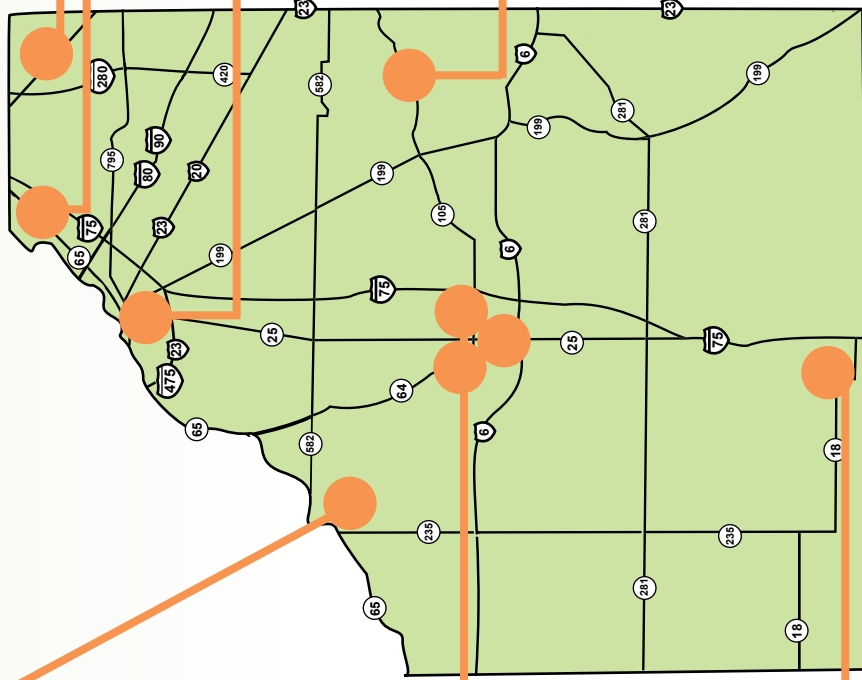

OTSEGO

HS gymnasium
JH gymnasium
Stadium
Baseball field
Softball field
Soccer field
Practice field

BOWLING GREEN

Main gym
Gymnasium
Stadium
Baseball field
Soccer field
Track
Tennis courts (coming!)

Community Center

Basketball courts
Fitness area
Volleyball court
Jogging track

Carter Park

Baseball field
Disc golf
Soccer field
Softball field

City Park

Basketball court
Golf course
Sand Volleyball courts
Youth Softball Field
Aquatics Center